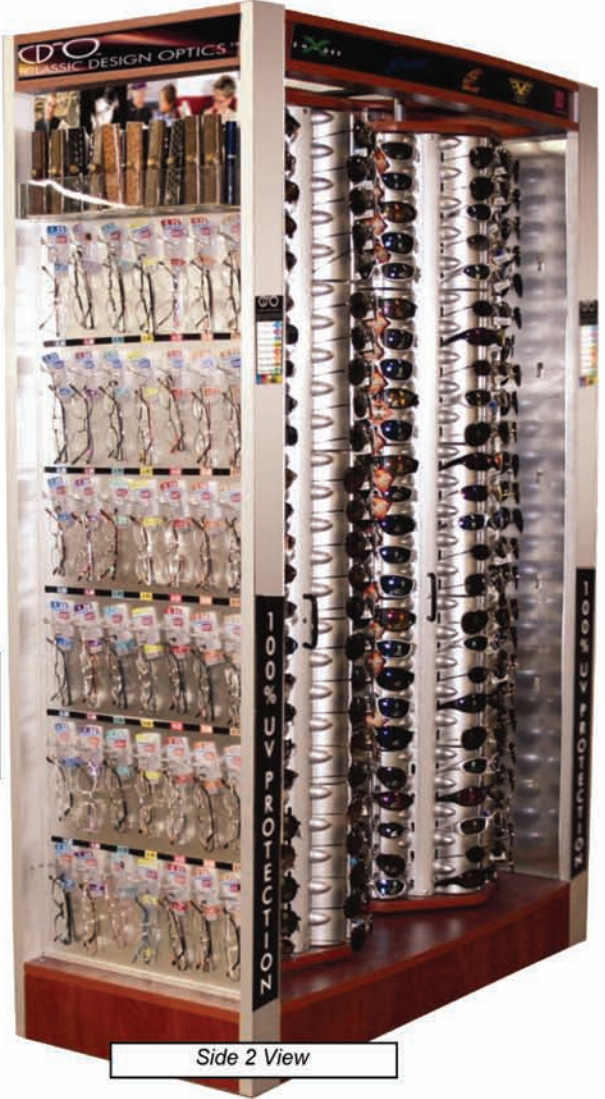

*Number in (parenthesis) after item # represents the par value for each item.

Sunglass Side Panel 2 - Readers							
Row 1	Slot 1	Slots 2-3	Slots 4-5	Slots 6-8	Slots 9-10	Slot 11	
	31-76600 (2)	31-76601 (4)	31-76602 (4)	31-76603 (6)	31-76604 (4)	31-76605 (2)	
Dioptr	1.25	1.5	1.75	2	2.25	2.5	2.75
Row 2	Hook 1	Hook 2	Hook 3	Hook 4	Hook 5	Hook 6	Hook 7
Columbia	31-77812 (2)	31-77822 (2)	31-77832 (2)	31-77842 (2)	31-77852 (2)	31-77862 (2)	31-77872 (2)
Row 3	Hook 1	Hook 2	Hook 3	Hook 4	Hook 5	Hook 6	Hook 7
Broadway	31-77717 (2)	31-77727 (2)	31-77737 (2)	31-77747 (2)	31-77757 (2)	31-77767 (2)	31-77777 (2)
Row 4	Hook 1	Hook 2	Hook 3	Hook 4	Hook 5	Hook 6	Hook 7
Academia	31-77817 (2)	31-77827 (2)	31-77837 (2)	31-77847 (2)	31-77857 (2)	31-77867 (2)	31-77877 (2)
Row 5	Hook 1	Hook 2	Hook 3	Hook 4	Hook 5	Hook 6	Hook 7
Boston	31-77813 (2)	31-77823 (2)	31-77833 (2)	31-77843 (2)	31-77853 (2)	31-77863 (2)	31-77873 (2)
Row 6	Hook 1	Hook 2	Hook 3	Hook 4	Hook 5	Hook 6	Hook 7
Concord	31-77716 (2)	31-77726 (2)	31-77736 (2)	31-77746 (2)	31-77756 (2)	31-77766 (2)	31-77776 (2)
Row 7	Hook 1	Hook 2	Hook 3	Hook 4	Hook 5	Hook 6	Hook 7
Steele	31-77714 (2)	31-77724 (2)	31-77734 (2)	31-77744 (2)	31-77754 (2)	31-77764 (2)	31-77774 (2)

Twin Tower Sunglass Display

Side 1 View

44" wide
20" deep

Each Barrel
Holds
150 pair of
Sunglasses

Side 2 View